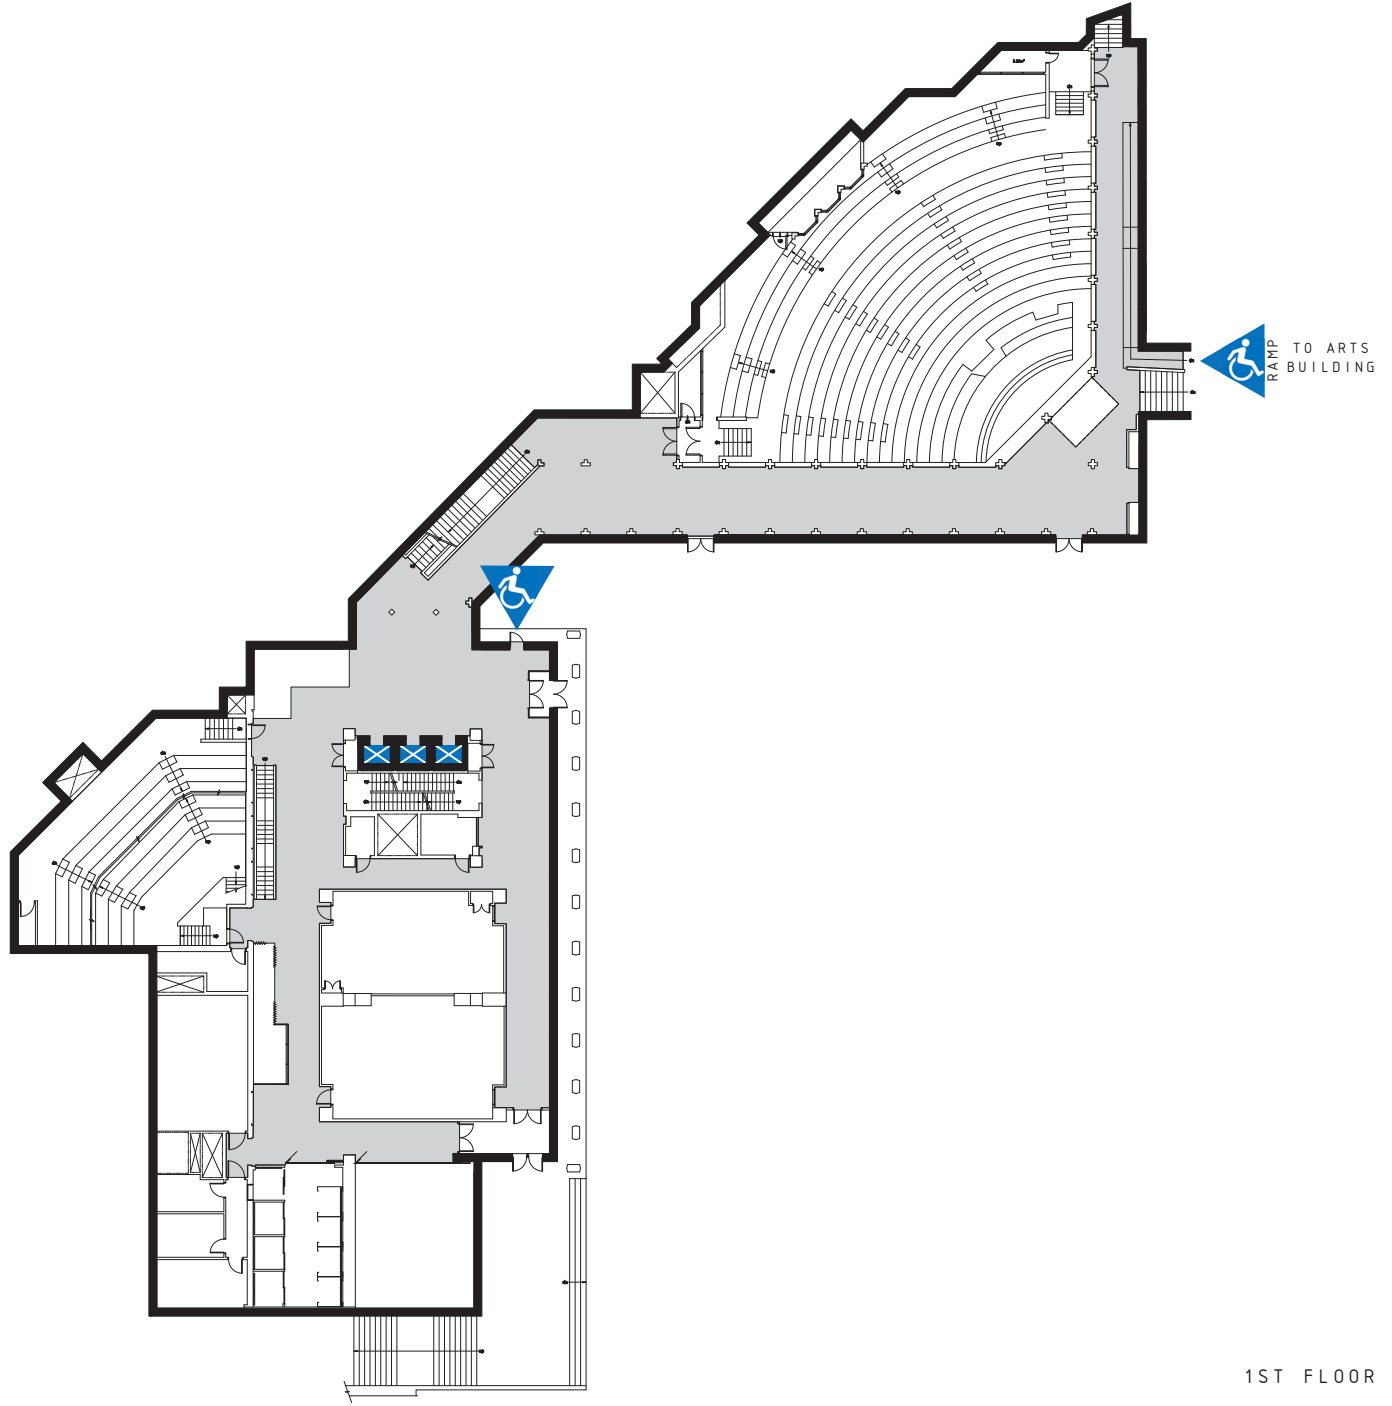

LEACOCK BUILDING
855 SHERBROOKE ST. W.

1ST FLOOR

ENTRANCE

ACCESS VIA CAMPUS

ELEVATOR

ALL LEVELS ARE ACCESSIBLE BY PUBLIC ELEVATORS

WASHROOMS

ACCESSIBLE WASHROOMS ON 1ST BASEMENT AND 5TH FLOOR

BUILDING CONNECTION

ACCESSIBLE CONNECTIONS TO THE ARTS BUILDING

ACCESSIBLE ENTRANCE

ELEVATOR

MEN'S WASHROOM

WOMEN'S WASHROOM

UNISEX WASHROOM